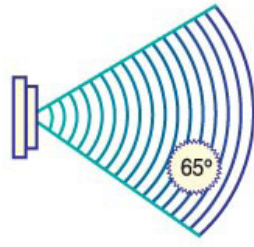

MacWireless 802.11b PC Card

MacWireless 802.11b USB Adapter

MacWireless 802.11b PCI Card

MacWireless Bluetooth USB Adapter
enables wireless data connectivity between your computer and Bluetooth enabled devices such as Personal Digital Assistants, cellular phones, printers, ...

BLUETOOTH EVERYWHERE

MacWireless.com

HORIZONTAL COVERAGE

VERTICAL COVERAGE