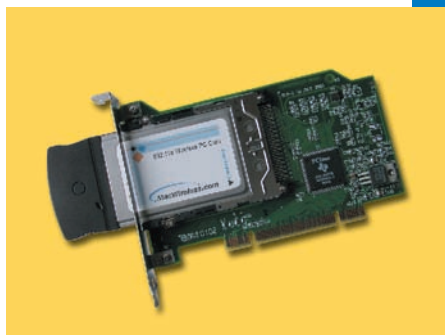

ALL MACs

old & new

DESERVE WIRELESS!

MacWireless PC Card

supports all PowerBooks including:

- 190, 1400, 2400, 3400, 5300
- G3, Wall-Street, Bronze
- Lombards and G4 Titanium

MacWireless USB Adapter

supports all Macintosh models with built-in or added USB port including iMacs

MacWireless PCI Card □

supports all desktop models, except G3 beige and G4 models with an Airport option

 **MacWireless.com**

UNLEASH YOUR AIRPORT

MacWireless PowerAnywhere
position your Airport Base Station up to 250 feet away from an electric power outlet

MacWireless 802.11b PC Card

MacWireless 802.11b USB Adapter

MacWireless 802.11b PCI Card

MacWireless Bluetooth USB Adapter
enables wireless data connectivity between your computer and Bluetooth enabled devices such as Personal Digital Assistants, cellular phones, printers, ...