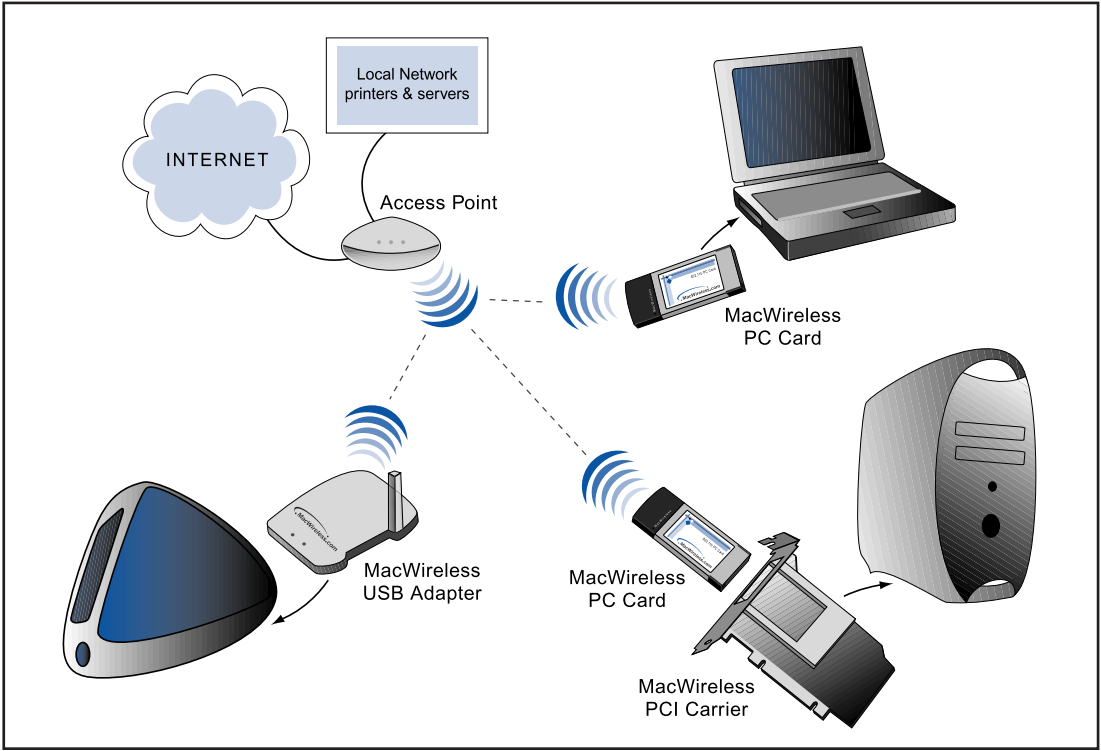

MacWireless PCI Card □

supports all desktop models, except G3 beige and G4 models with an Airport option

 **MacWireless.com**

UNLEASH YOUR AIRPORT

MacWireless PowerAnywhere
position your Airport Base Station up to 250 feet away from an electric power outlet

MacWireless 802.11b PC Card

MacWireless 802.11b USB Adapter

MacWireless 802.11b PCI Card

MacWireless Bluetooth USB Adapter
enables wireless data connectivity between your computer and Bluetooth enabled devices such as Personal Digital Assistants, cellular phones, printers, ...

BLUETOOTH EVERYWHERE

MacWireless.com

HORIZONTAL COVERAGE

VERTICAL COVERAGE