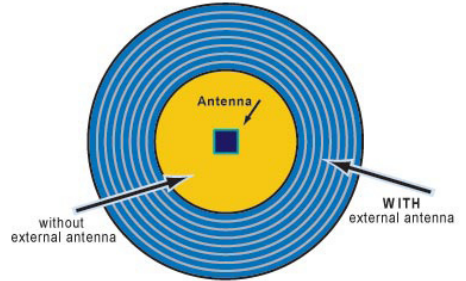

MacWireless PCI Card □

supports all desktop models, except G3 beige and G4 models with an Airport option

 **MacWireless.com**

UNLEASH YOUR AIRPORT

MacWireless PowerAnywhere
position your Airport Base Station up to 250 feet away from an electric power outlet

MacWireless 802.11b PC Card

MacWireless 802.11b USB Adapter

MacWireless 802.11b PCI Card

MacWireless Bluetooth USB Adapter
enables wireless data connectivity between your computer and Bluetooth enabled devices such as Personal Digital Assistants, cellular phones, printers, ...

BLUETOOTH EVERYWHERE

MacWireless.com

HORIZONTAL COVERAGE

VERTICAL COVERAGE