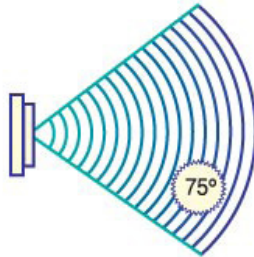

MacWireless 802.11b PC Card

MacWireless 802.11b USB Adapter

MacWireless 802.11b PCI Card

MacWireless Bluetooth USB Adapter
enables wireless data connectivity between your computer and Bluetooth enabled devices such as Personal Digital Assistants, cellular phones, printers, ...

BLUETOOTH EVERYWHERE

MacWireless.com

HORIZONTAL COVERAGE

VERTICAL COVERAGE