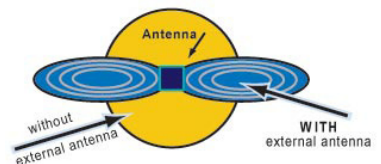

MacWireless PCI Card □

supports all desktop models, except G3 beige and G4 models with an Airport option

 **MacWireless.com**

UNLEASH YOUR AIRPORT

MacWireless PowerAnywhere
position your Airport Base Station up to 250 feet away from an electric power outlet

MacWireless 802.11b PC Card

MacWireless 802.11b USB Adapter

MacWireless 802.11b PCI Card

MacWireless Bluetooth USB Adapter
enables wireless data connectivity between your computer and Bluetooth enabled devices such as Personal Digital Assistants, cellular phones, printers, ...

BLUETOOTH EVERYWHERE

MacWireless.com

HORIZONTAL COVERAGE

VERTICAL COVERAGE